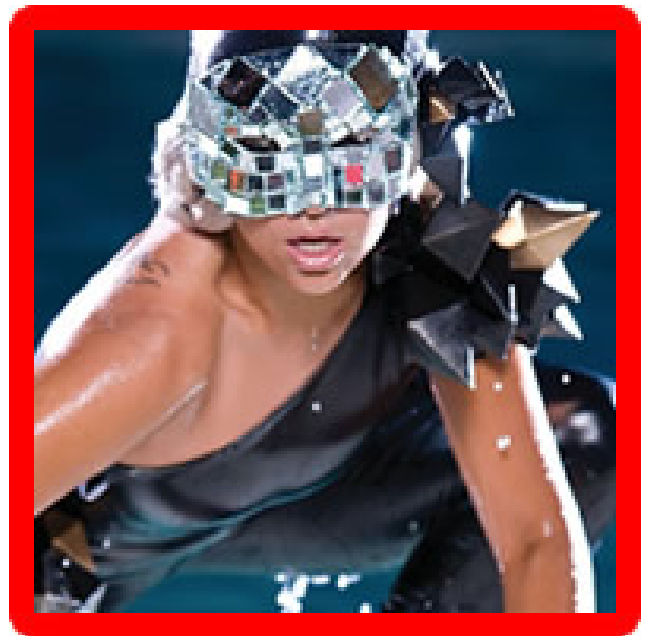

EMMERDALE

BIG BROTHER

HIGH SCHOOL MUSICAL

A red-bordered box containing a central image of a penguin wearing a red hood. To the left and right are partial images of Santa Claus. Below the central image are two buttons: a red one on the left and a blue one on the right.

A red-bordered box containing a central image of a Native American boy sitting and holding a bow. To the left and right are partial images of Native American people. Below the central image are two buttons: a red one on the left and a blue one on the right.

A red-bordered box containing a central image of a violin. To the left and right are partial images of a guitar and a drum. Below the central image are two buttons: a red one on the left and a blue one on the right.

A red-bordered box containing a central image of a boy wearing a yellow hard hat. To the left and right are partial images of other boys wearing caps. Below the central image are two buttons: a red one on the left and a blue one on the right.